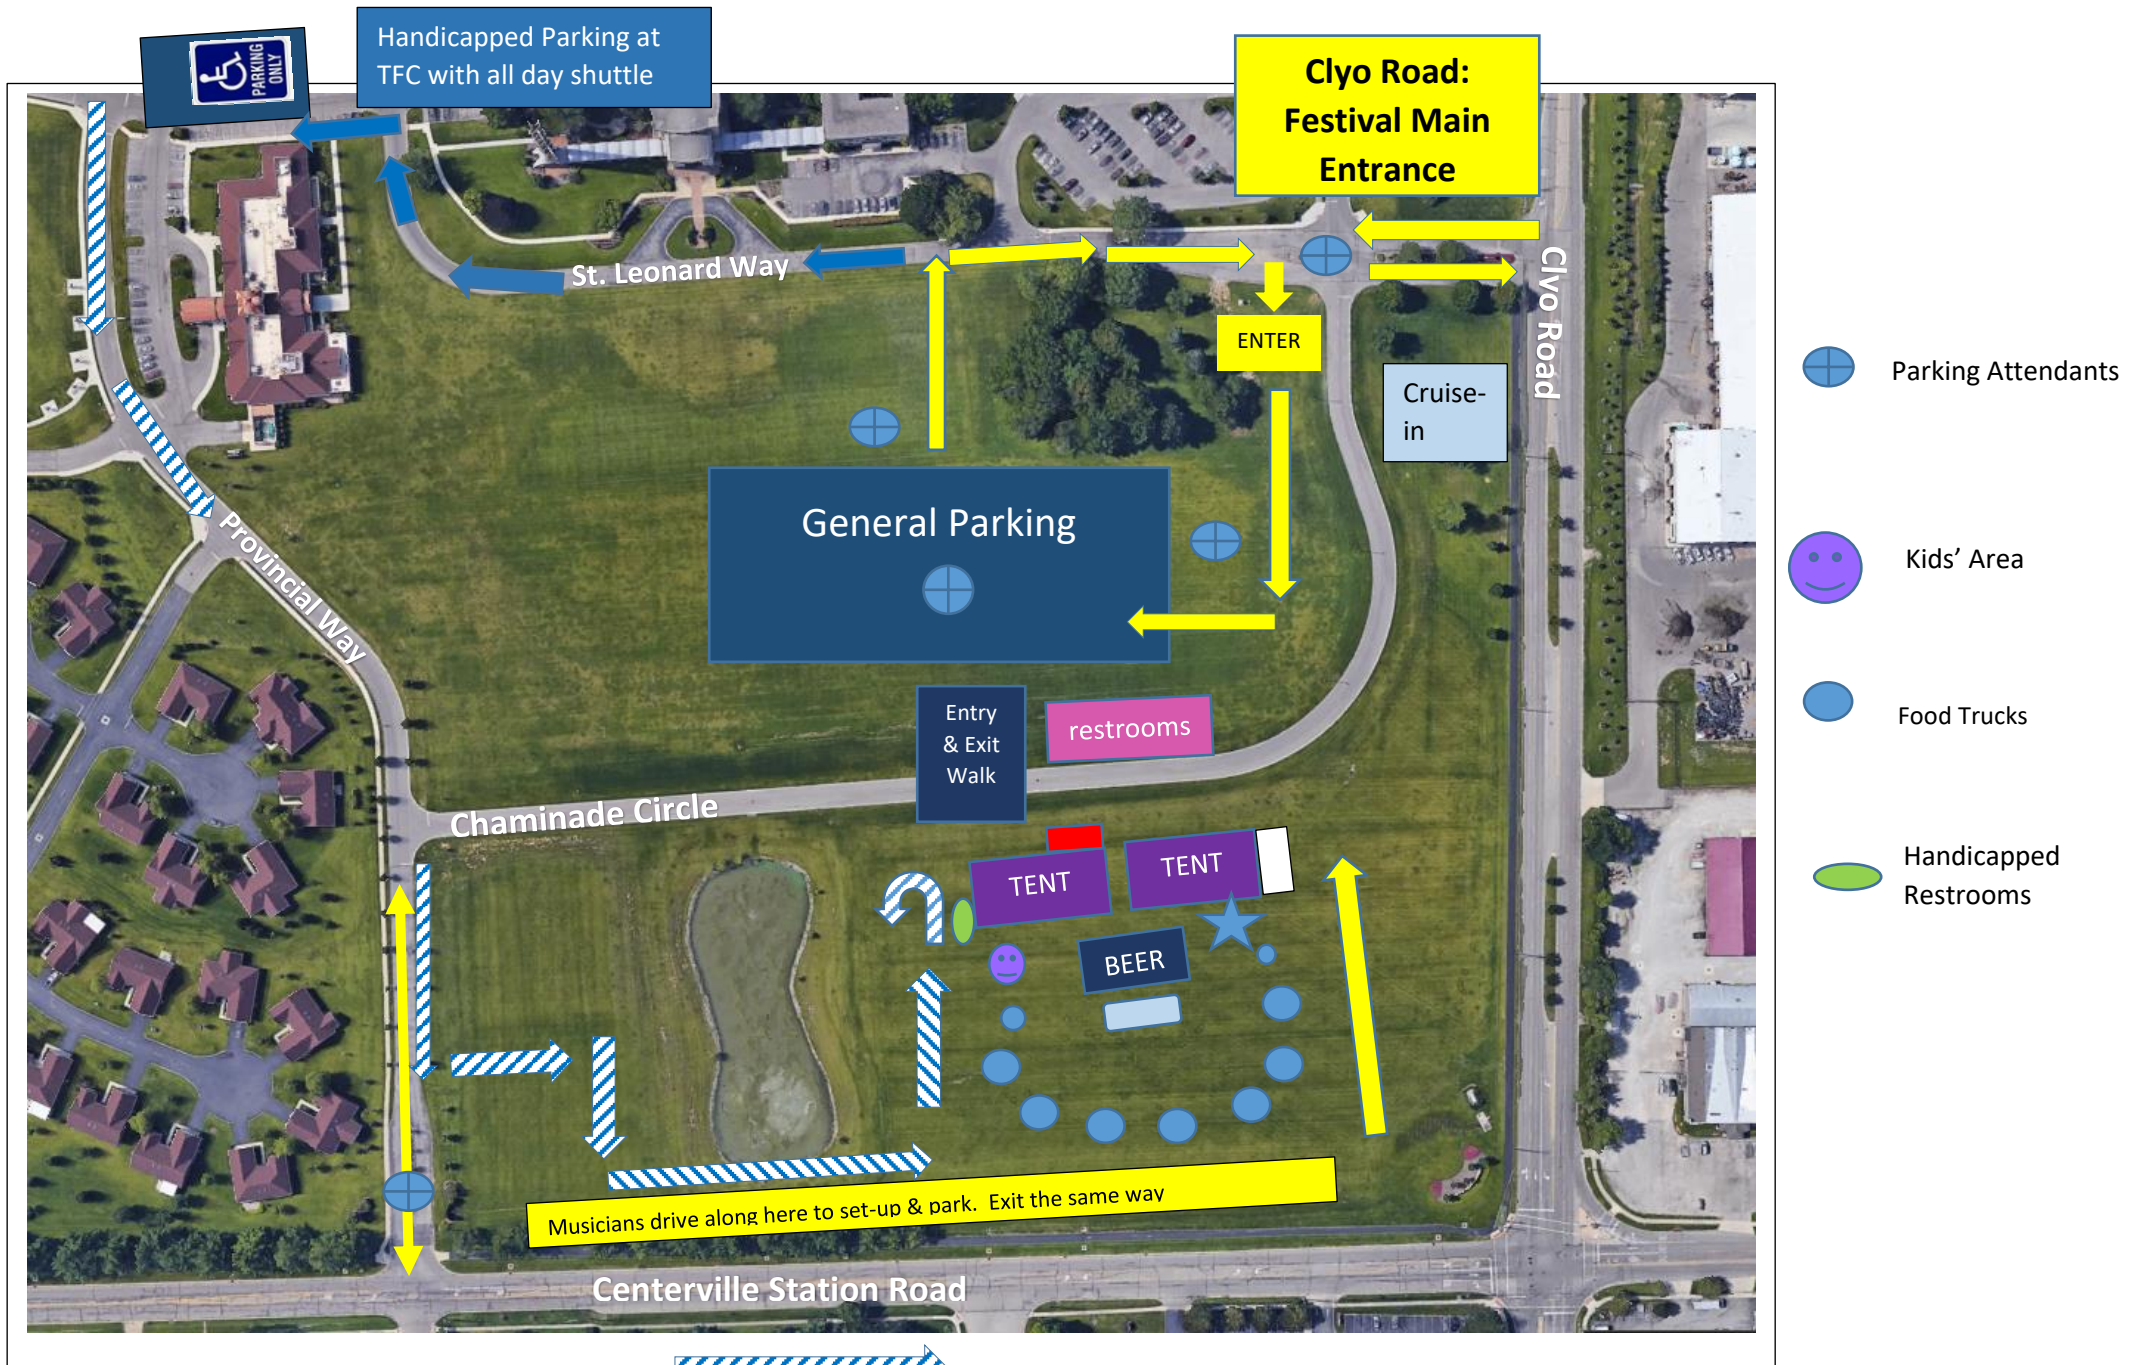

BoomerFest 2022 Map

Blue striped arrows indicate area where van will drop off residents from handicapped parking. Drop off near the green oval (handicapped restrooms) at the back of the tent.