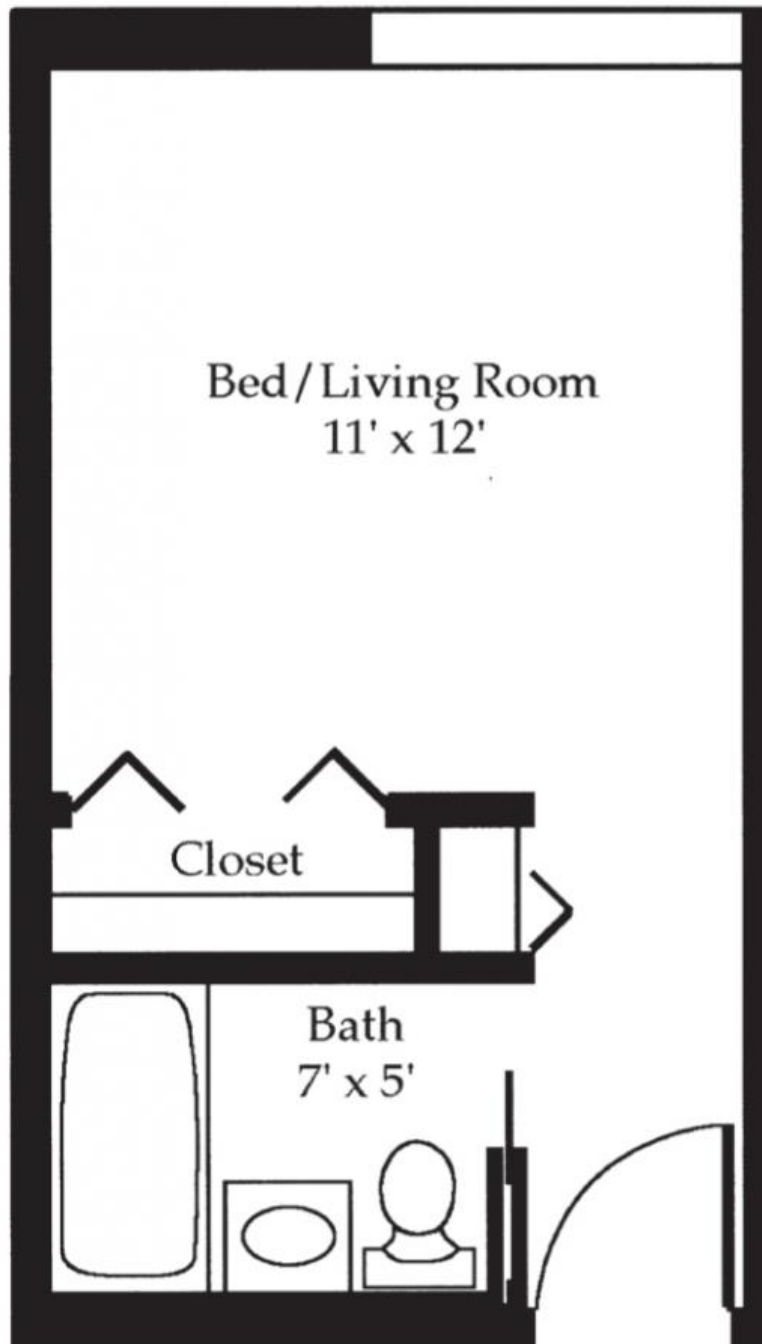

Assisted Living Floor Plans

Efficiency (350 sq. ft.).....	2
One Bedroom (440 sq. ft.)	3
Studio (220 sq. ft.).....	4

Efficiency (350 sq. ft.)

Efficiency (350 sq. ft.)

One Bedroom (440 sq. ft.)

One Bedroom (440 sq. ft.)

Studio (220 sq. ft.)

Studio (220 sq. ft.)