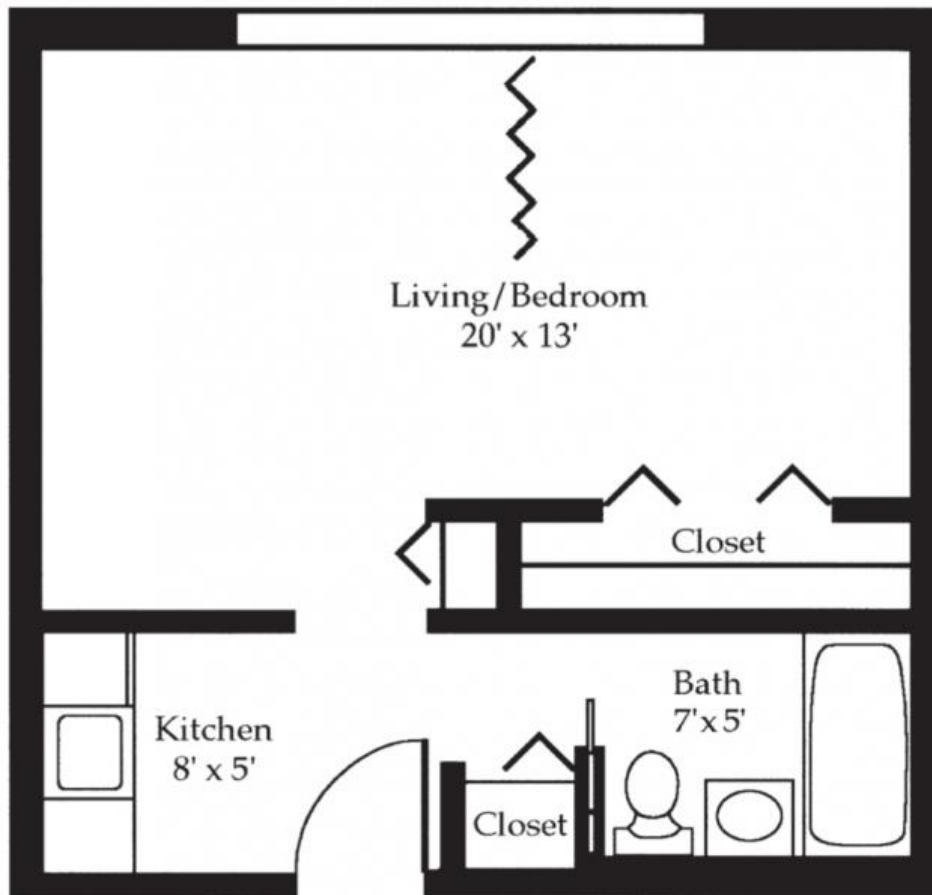

Assisted Living Floor Plans

Efficiency (350 sq. ft.).....	2
One Bedroom (440 sq. ft.)	3
Studio (220 sq. ft.).....	4

Efficiency (350 sq. ft.)

Efficiency (350 sq. ft.)

One Bedroom (440 sq. ft.)

One Bedroom (440 sq. ft.)

Studio (220 sq. ft.)

Studio (220 sq. ft.)