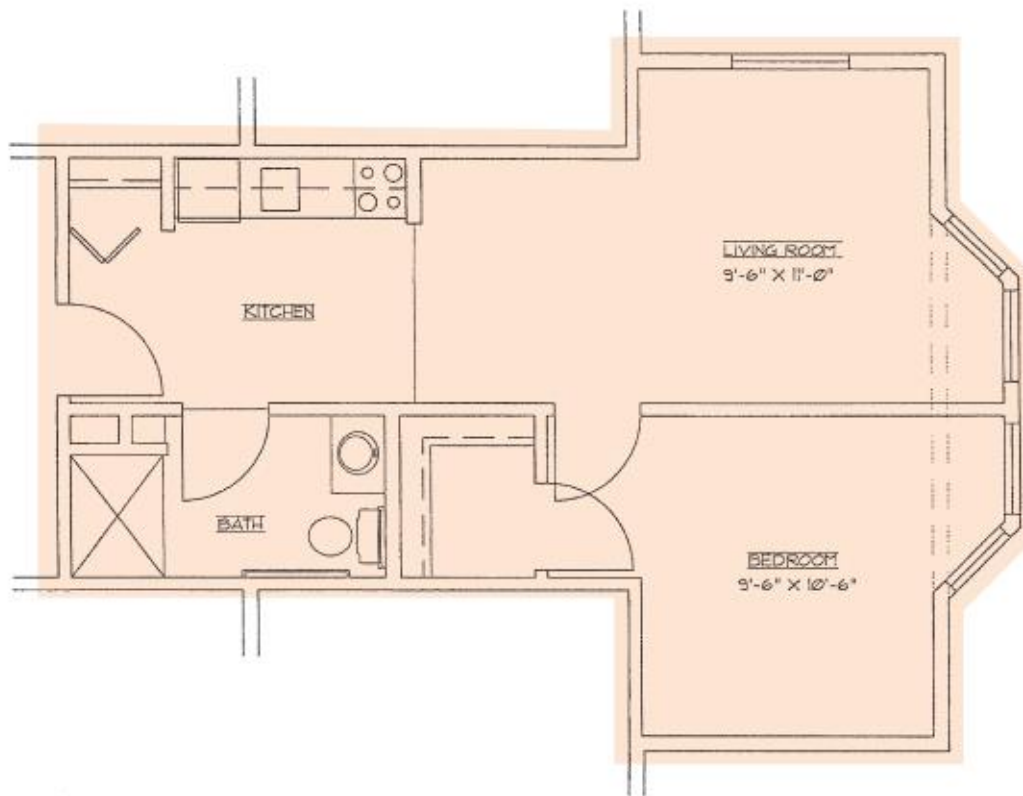

Assisted Living Floor Plans

One bedroom Unit C3 (481/501 sq. ft.)	2
One bedroom (502 sq. ft.)	3
Efficiency (399 sq. ft.).....	4
Two Bedroom.....	5

One bedroom Unit C3 (481/501 sq. ft.)

Assisted Living

One Bedroom Unit C3

481/501 Sq. Ft.

One bedroom (502 sq. ft.)

Assisted Living

One Bedroom

502 Sq. Ft.

Efficiency (399 sq. ft.)

Assisted Living

Efficiency
399 Sq. Ft.