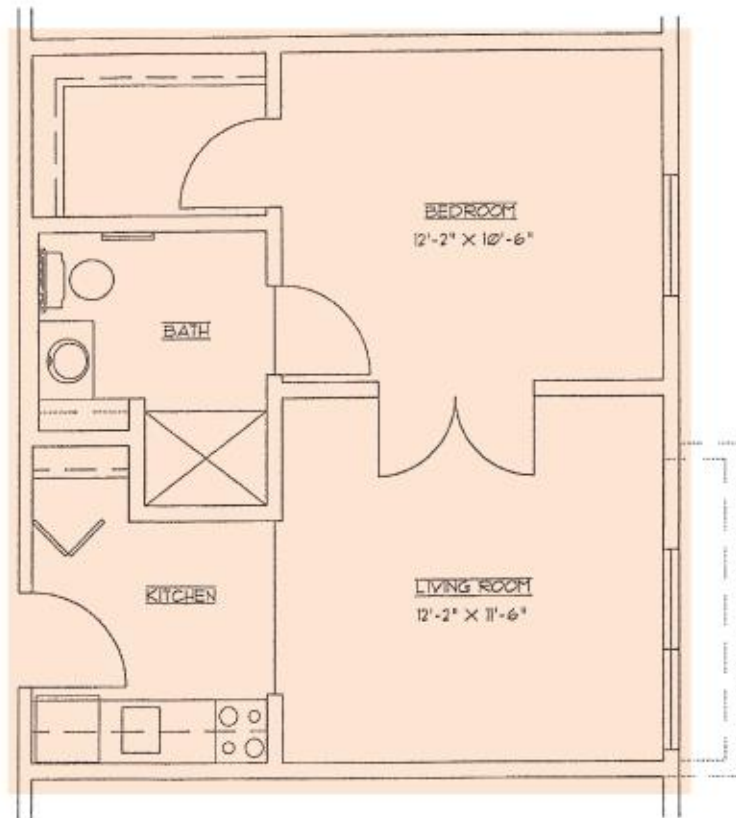

Assisted Living Floor Plans

One bedroom Unit C3 (481/501 sq. ft.)	2
One bedroom (502 sq. ft.)	3
Efficiency (399 sq. ft.).....	4
Two Bedroom.....	5

One bedroom Unit C3 (481/501 sq. ft.)

Assisted Living

One Bedroom Unit C3

481/501 Sq. Ft.

One bedroom (502 sq. ft.)

Assisted Living

One Bedroom

502 Sq. Ft.

Efficiency (399 sq. ft.)

Assisted Living

Efficiency
399 Sq. Ft.