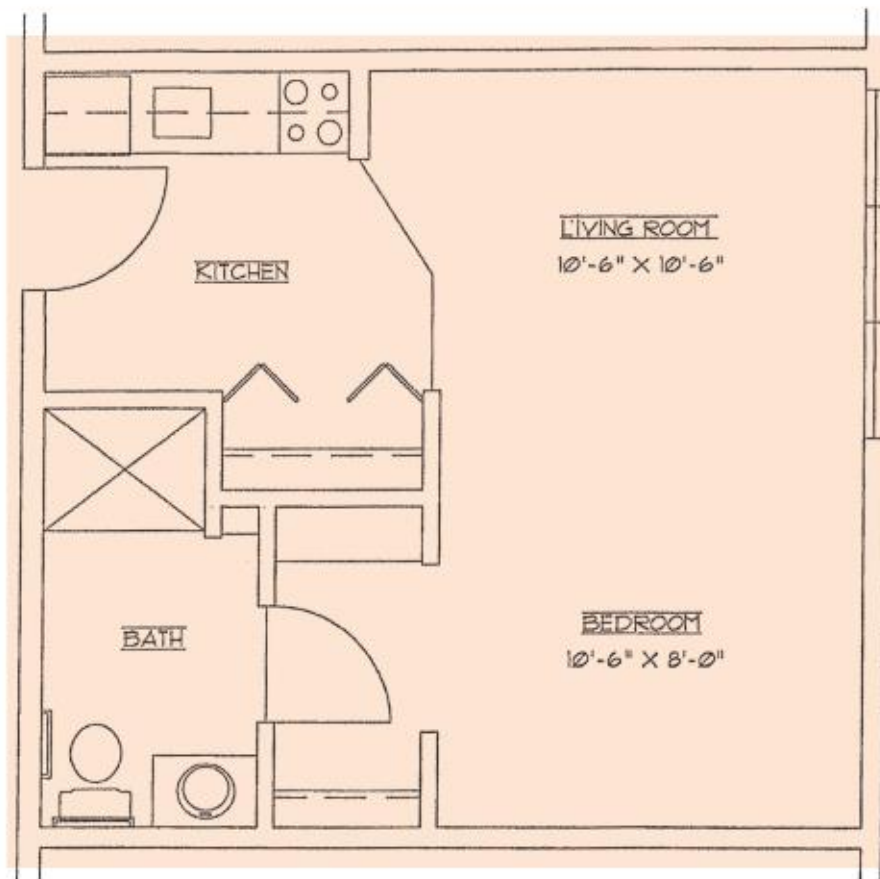

Assisted Living Floor Plans

One bedroom Unit C3 (481/501 sq. ft.)	2
One bedroom (502 sq. ft.)	3
Efficiency (399 sq. ft.).....	4
Two Bedroom.....	5

One bedroom Unit C3 (481/501 sq. ft.)

Assisted Living

One Bedroom Unit C3

481/501 Sq. Ft.

One bedroom (502 sq. ft.)

Assisted Living

One Bedroom

502 Sq. Ft.

Efficiency (399 sq. ft.)

Assisted Living

Efficiency
399 Sq. Ft.