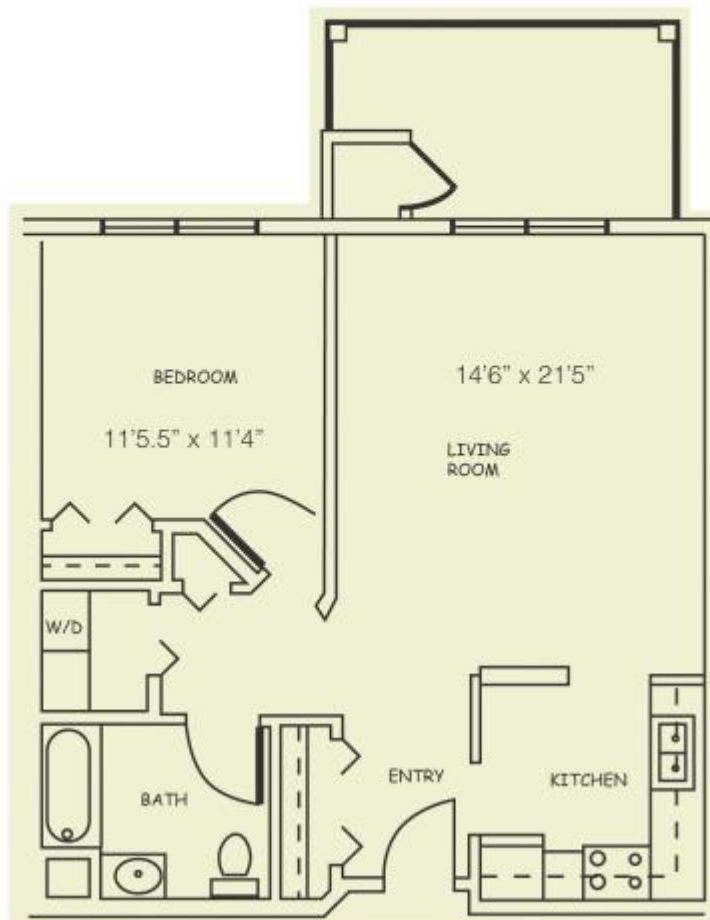

One Bedroom Unit A2(845 Sq.Ft)

Independent Apartment

One Bedroom Unit A2

845 Sq. Ft.