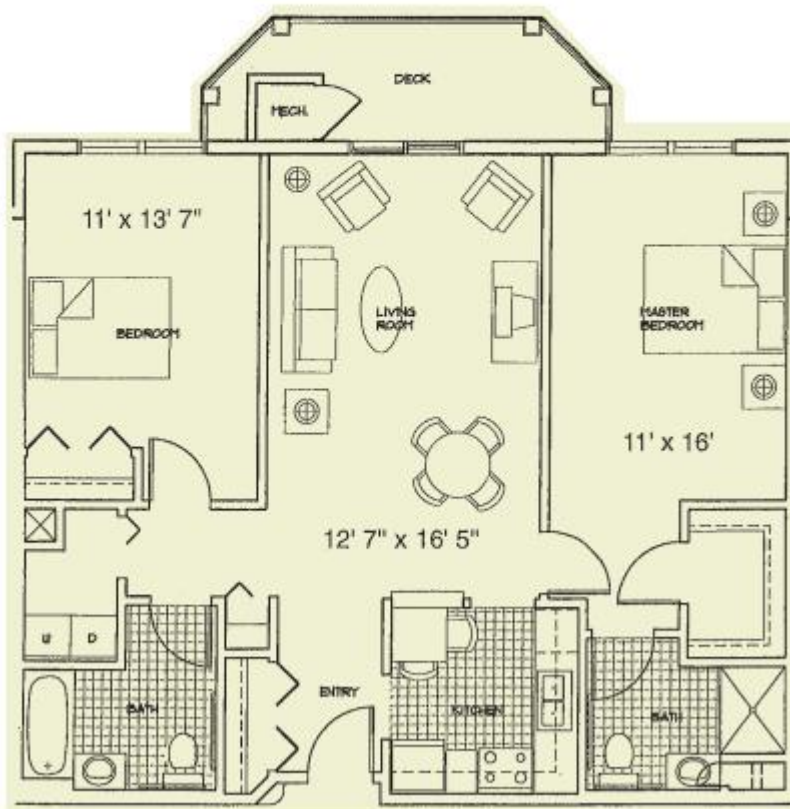

Two Bedroom Unit M(1174 Sq.Ft)

Independent Apartment

Two Bedroom Unit M

1174 Sq. Ft.