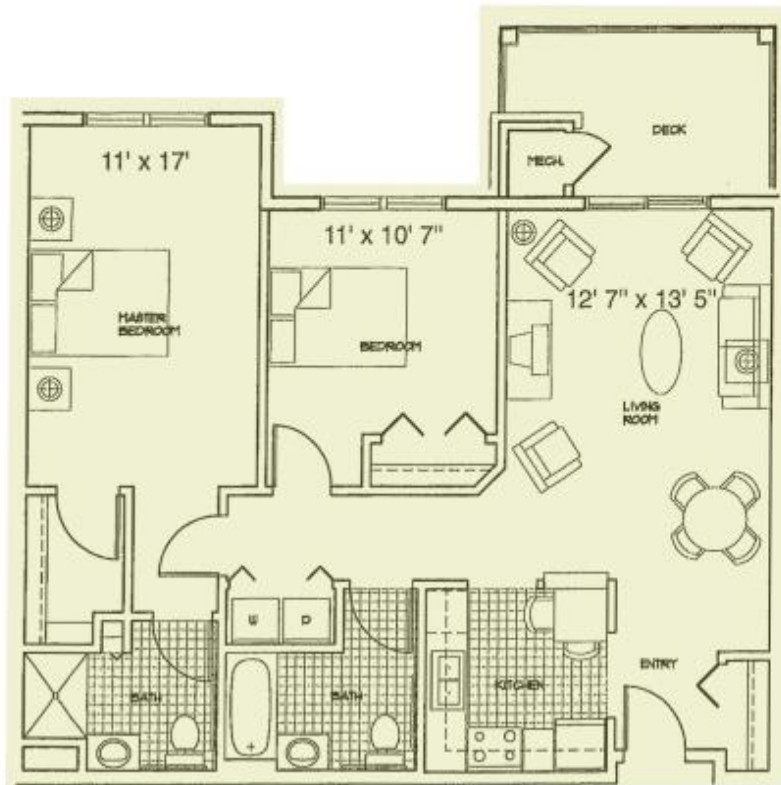

## Independent Living Apartment Floor Plans

Two Bedroom Unit K(1138 sq. ft.) .....	2
Two Bedroom Unit E(1121 Sq.Ft) .....	3
Two Bedroom Unit C1(1146 Sq.Ft) .....	4
Two Bedroom Unit F(1222 Sq.Ft).....	5
One Bedroom Unit A1(902 Sq.Ft) .....	6
One Bedroom Unit G(952 Sq.Ft) .....	7
Two Bedroom Unit M(1174 Sq.Ft) .....	8
Two Bedroom Unit J(1234 Sq.Ft) .....	9
One Bedroom Unit A3(916 Sq.Ft) .....	10
Two Bedroom Unit C2C(1210 Sq.Ft) .....	11
Two Bedroom Unit C2(1099 Sq.Ft) .....	12
Two Bedroom Unit H(1253 Sq.Ft).....	13
One Bedroom Unit A2(845 Sq.Ft) .....	14
Two Bedroom Unit B(1274 Sq.Ft) .....	15

Two Bedroom Unit K(1138 sq. ft.)

**Independent Apartment**

Two Bedroom Unit K

1138 Sq. Ft.

### Independent Apartment

Two Bedroom Unit K

1138 Sq. Ft.