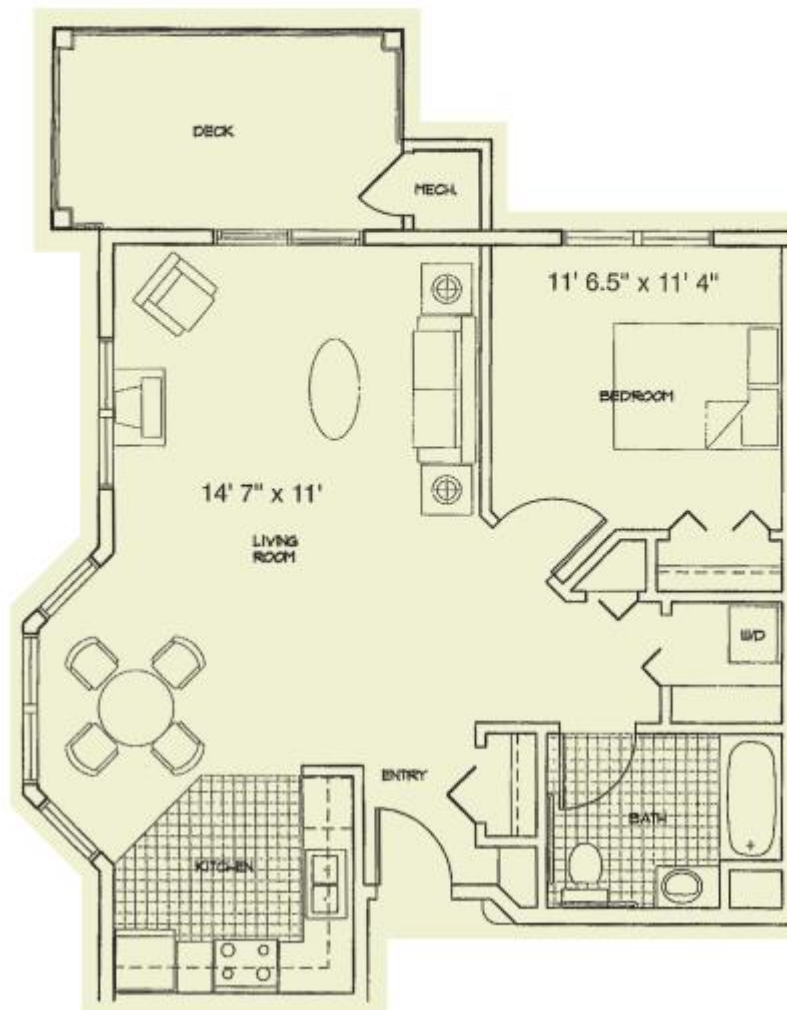

One Bedroom Unit A3(916 Sq.Ft)

Independent Apartment

One Bedroom Unit A3

916 Sq. Ft.