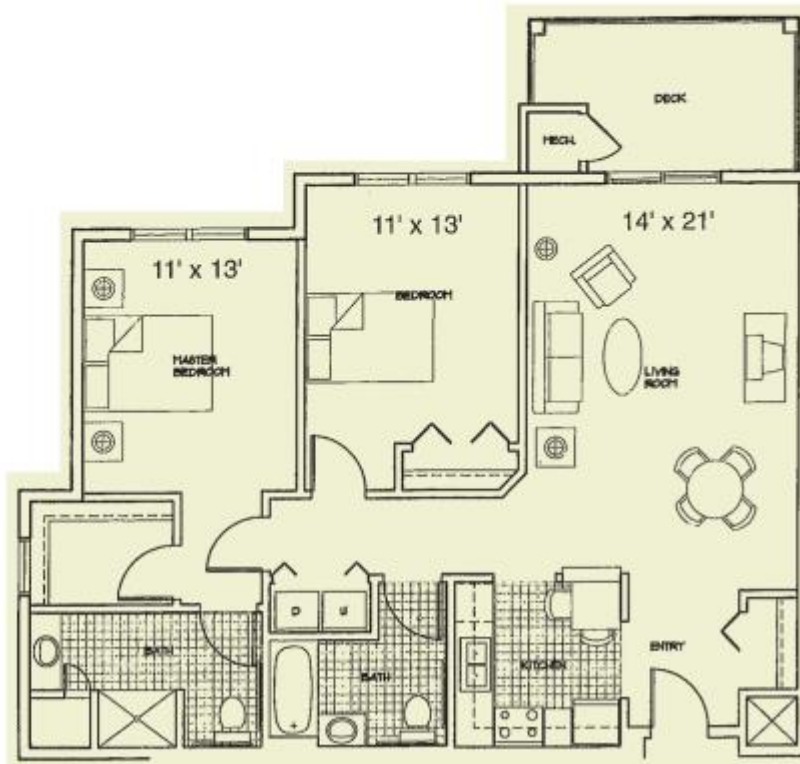

Two Bedroom Unit H(1253 Sq.Ft)

Independent Apartment

Two Bedroom Unit H

1253 Sq. Ft.